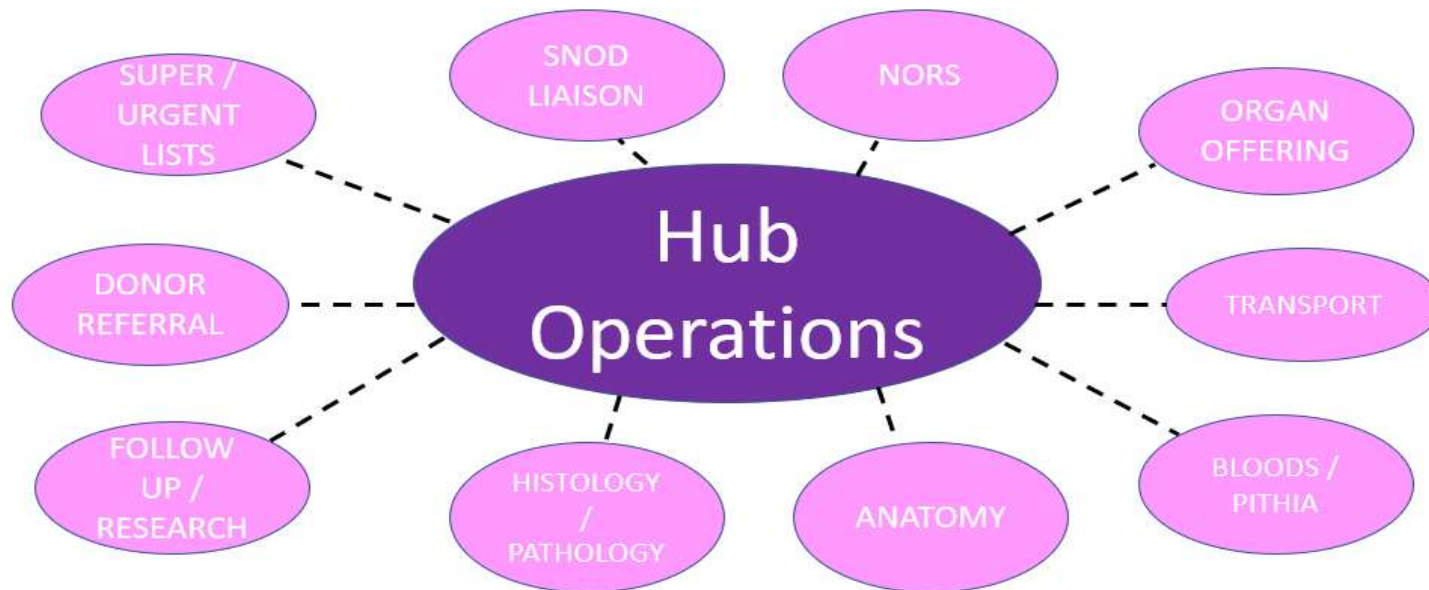

The background of the slide is a light gray gradient with several realistic water droplets of various sizes scattered across it. The droplets have highlights and shadows, giving them a three-dimensional appearance. The text 'HUB OPERATIONS' is centered in a bold, purple, sans-serif font.

HUB OPERATIONS

WHERE TO FIND HUB OPERATIONS AND WORKING HOURS

Based in Stoke
Gifford, Bristol
Operates 24
hours a day,
365 days a
year

THE HUB OPERATIONS STRUCTURE

HUB OPERATIONS DAILY RESPONSIBILITIES

INFORMATION FROM AN OAS (ORGAN ALLOCATION SPECIALIST)

THE ROLE OF THE HUB OPERATIONS TEAM MANAGER

ANY QUESTIONS?