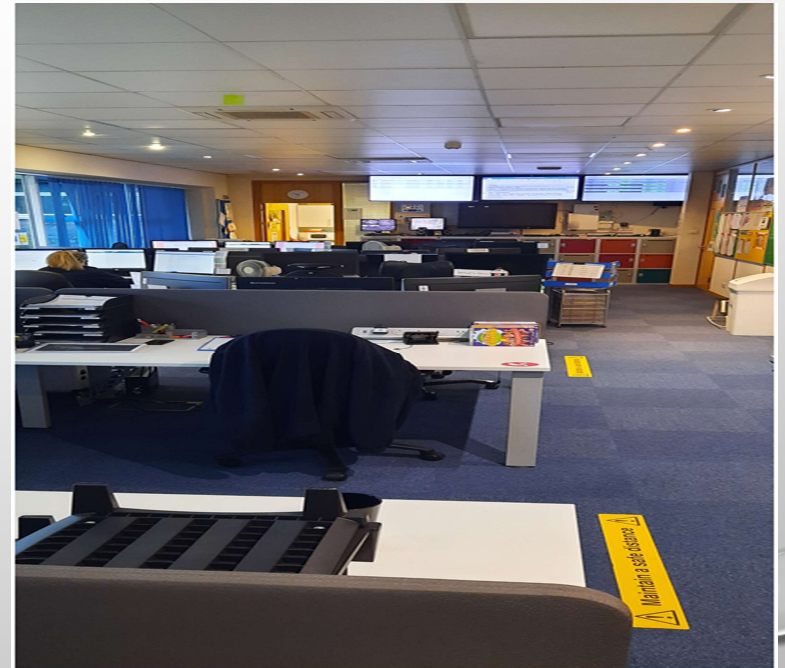

Based in Stoke
Gifford, Bristol
Operates 24
hours a day,
365 days a
year