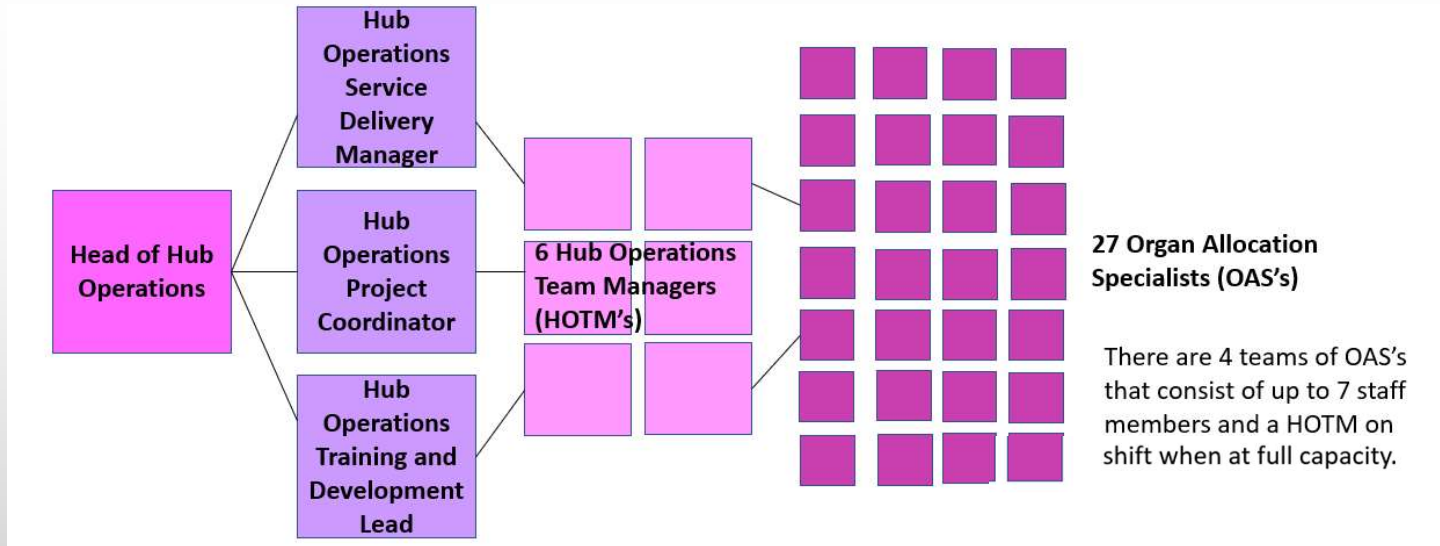

The background of the slide is a light gray gradient with several realistic water droplets of various sizes scattered across it. The droplets have highlights and shadows, giving them a three-dimensional appearance. The text 'HUB OPERATIONS' is centered in a bold, purple, sans-serif font.

HUB OPERATIONS

WHERE TO FIND HUB OPERATIONS AND WORKING HOURS

Based in Stoke
Gifford, Bristol
Operates 24
hours a day,
365 days a
year

THE HUB OPERATIONS STRUCTURE

HUB OPERATIONS DAILY RESPONSIBILITIES

INFORMATION FROM AN OAS (ORGAN ALLOCATION SPECIALIST)

THE ROLE OF THE HUB OPERATIONS TEAM MANAGER

ANY QUESTIONS?